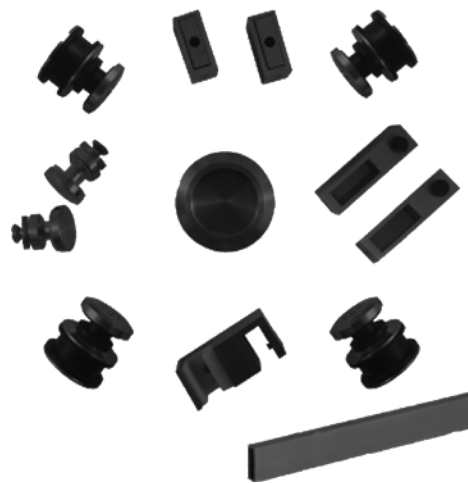

SUMMER Sale

GET AN ADDITIONAL

10%

When Ordered & Picked From
Oakville Location

PSS  \$ **173.16**

SLSER141030PS

Deluxe Serail Sliding System

BL  \$ **185.21**

SLSER141109BL

Deluxe Serail Sliding System

BG  \$ **209.10**

SLSERKITBG

Deluxe Serail Sliding System

BSS  \$ **7.58**

GC61040063RBS

Glass Clamp Round For Flat

BSS  \$ **17.82**

E3US3834BG8

U-CHANNEL For 3/8"Glass

BSS  \$ **96.95**

H100BSS

Hydraulic patch

SUMMER Sale

BSS \$ **55.95**
BL \$ **65.38**

SP5RDADJFRBL

Round Adjustable Friction Fit Spigot

CP \$ **34.50**

TB6X18EDCP

Square Door Handle And Towel Bar

CP \$ **24.42**

H8X8EDCP

Square Glass Door Handle